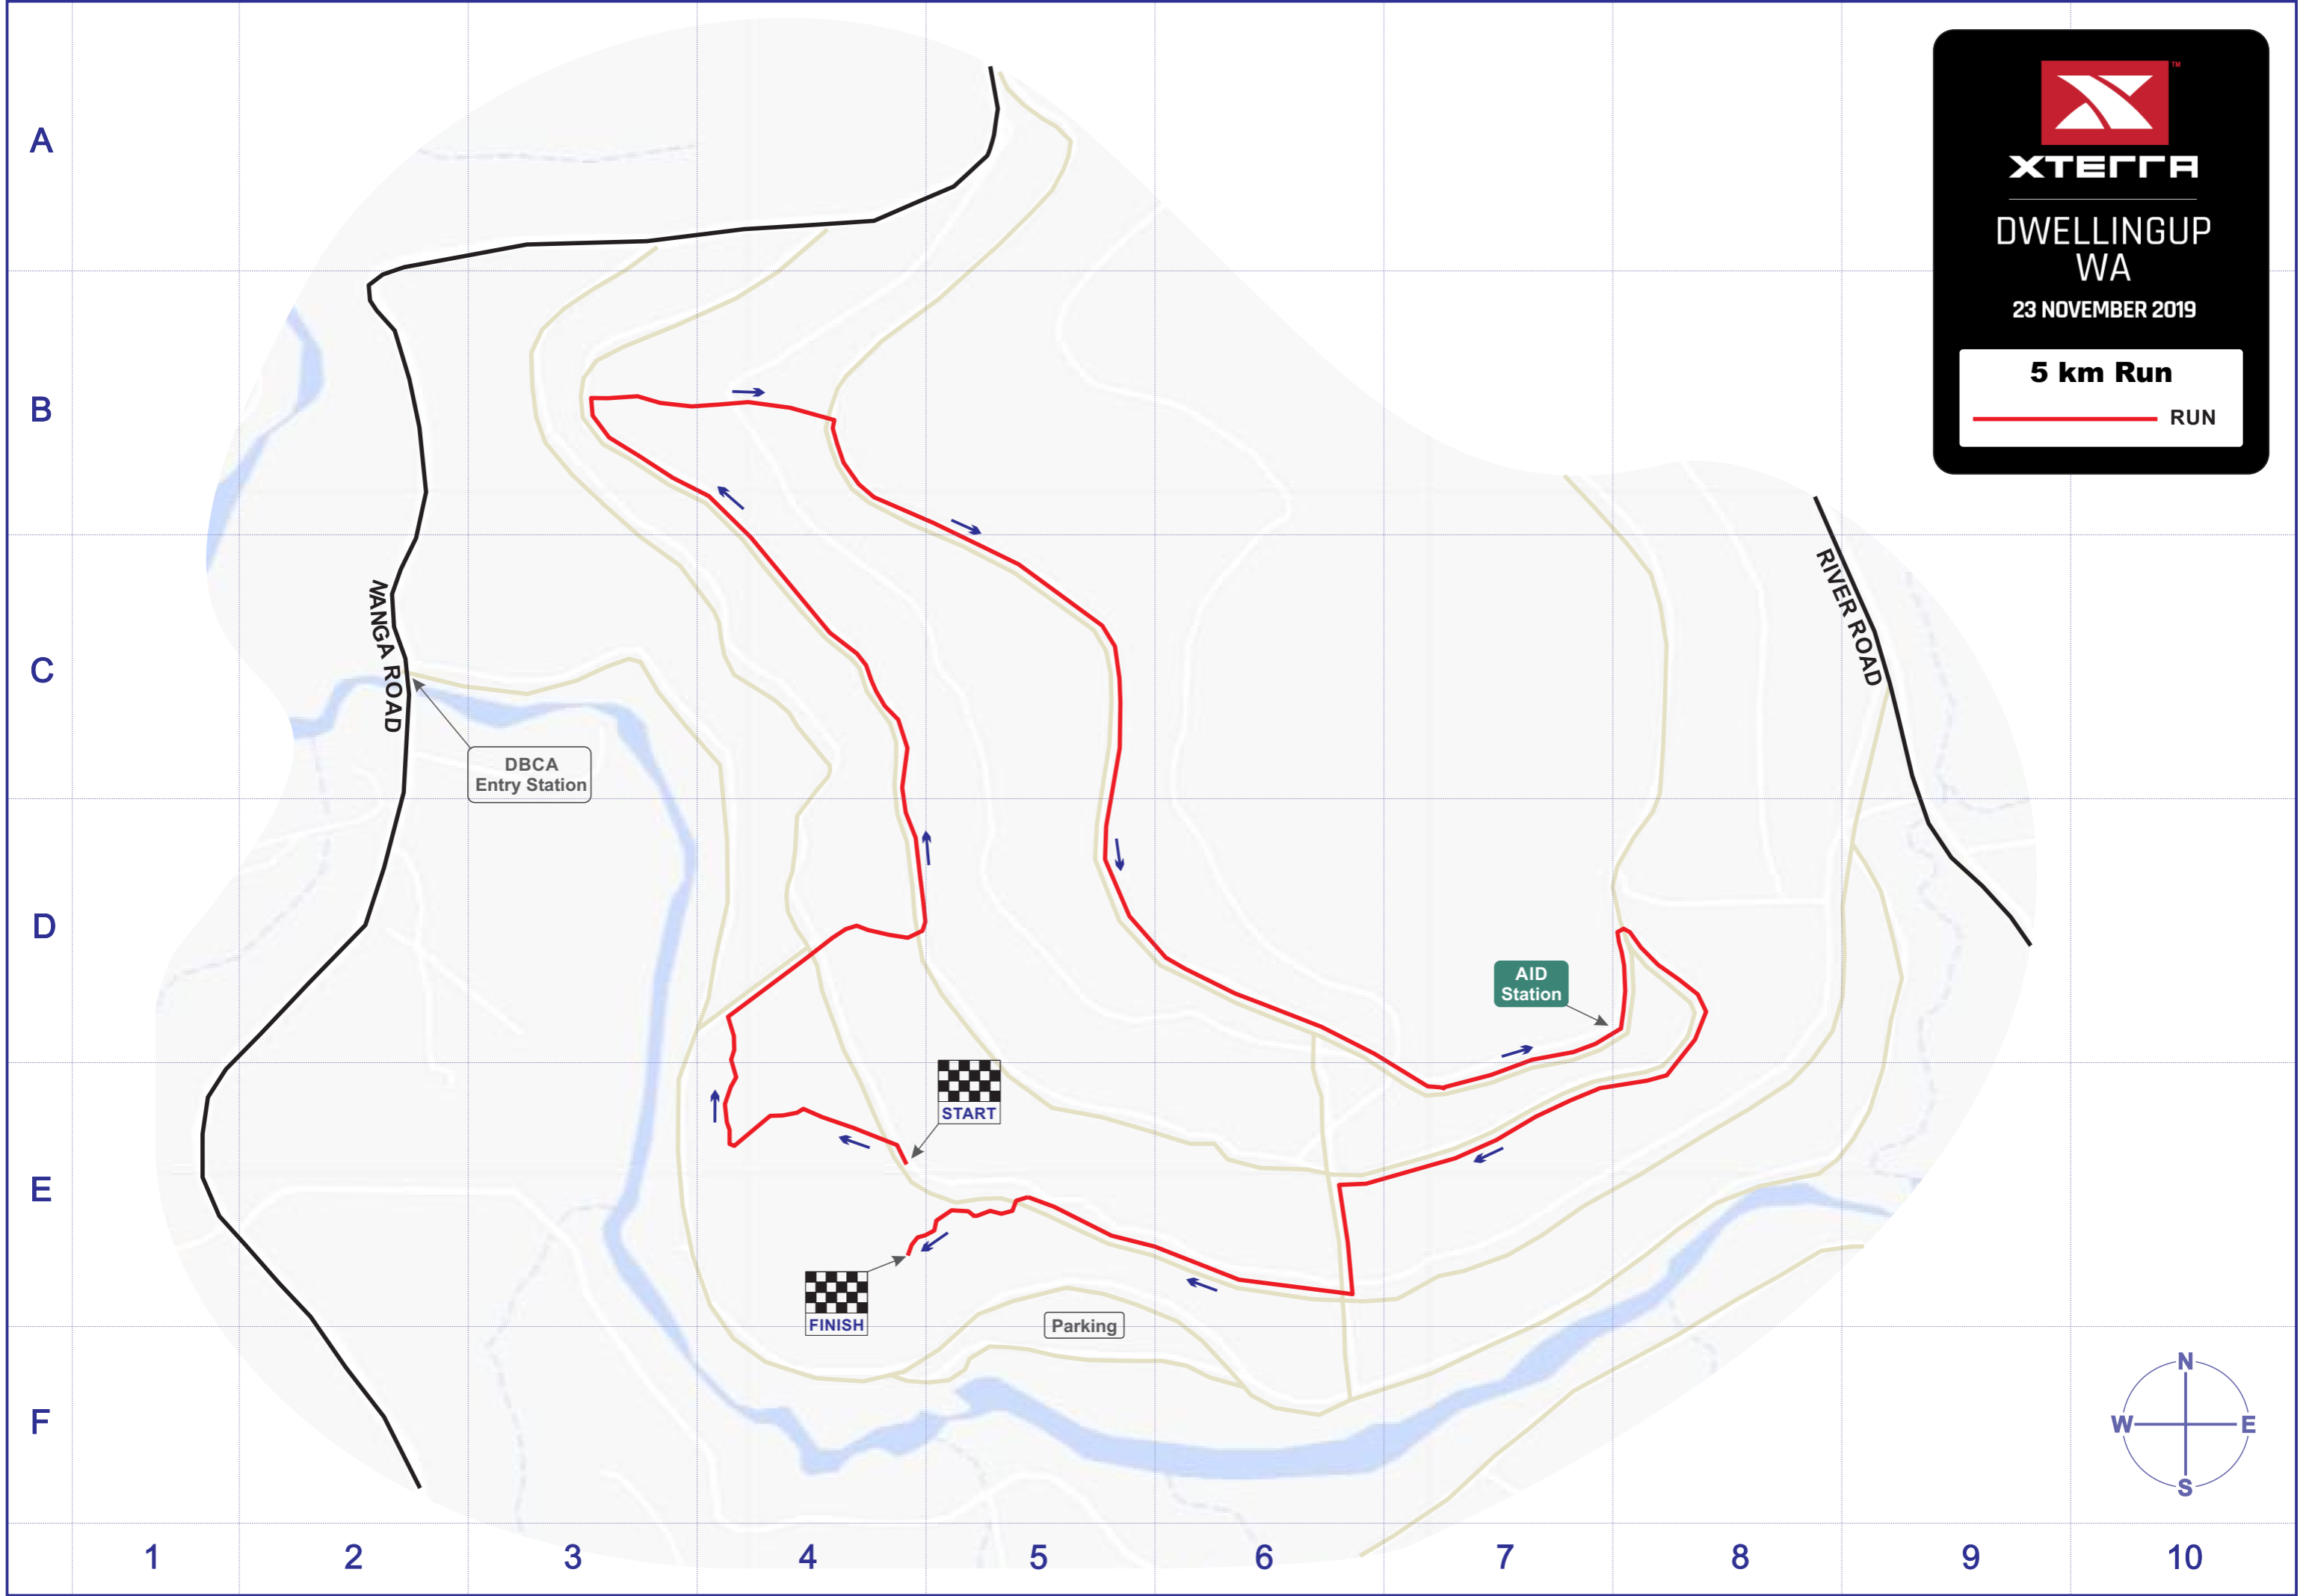

XTRERRA
DWELLINGUP
WA
23 NOVEMBER 2019

5 km Run

— RUN